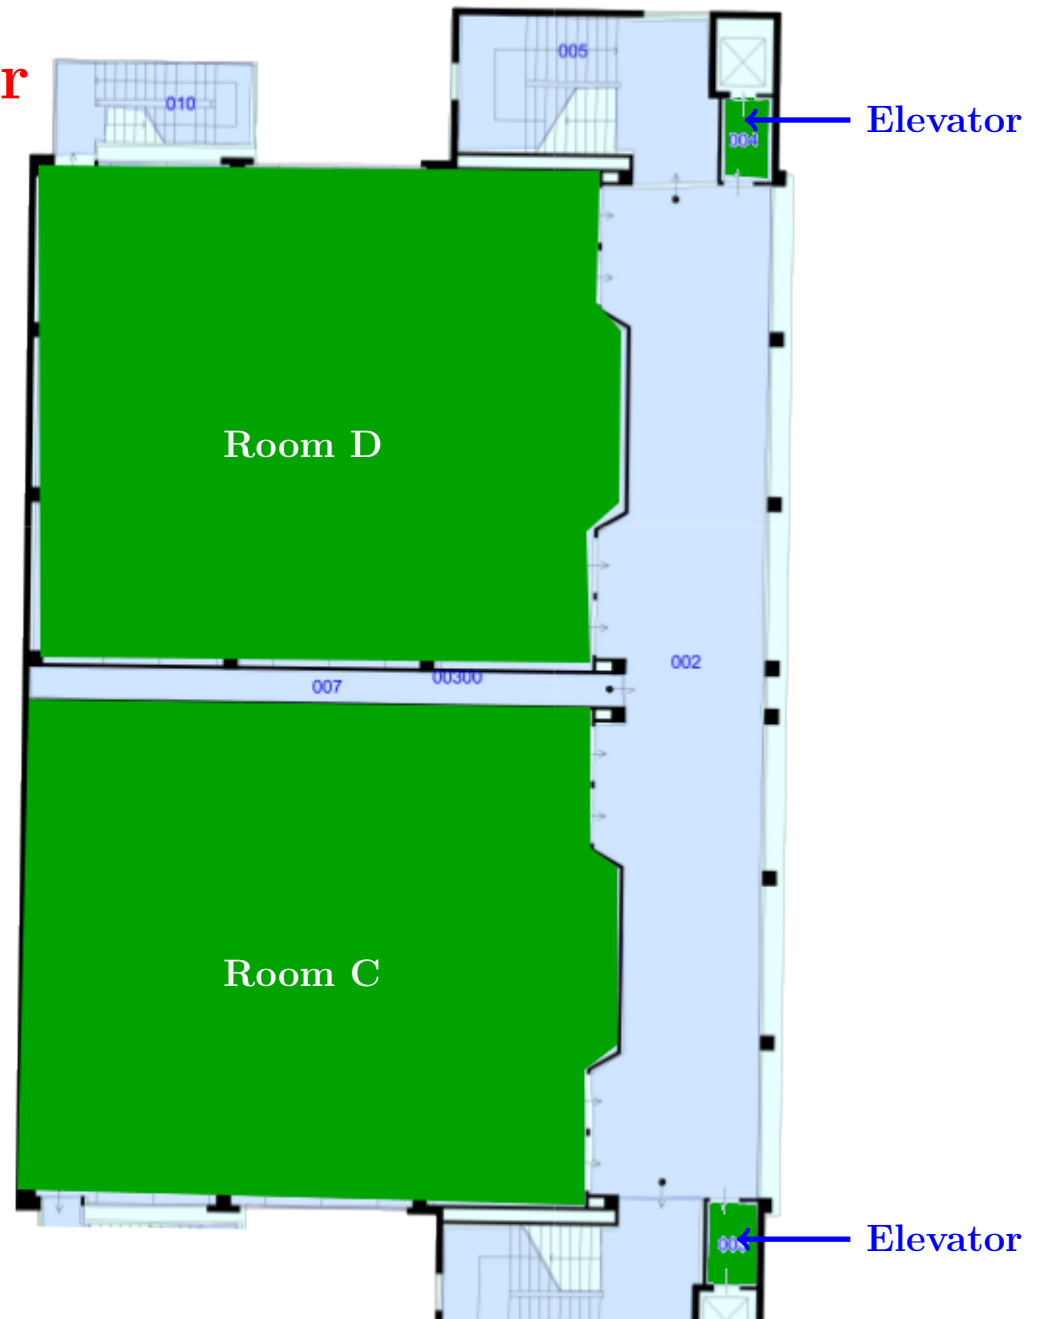

Hyp2012 Venue

Palazzo del Bo: first floor

Room E

Audio-video connection with Aula Magna.

Ancient courtyard

Entry to ancient courtyard

Main entrance

Stairs

Room H

Contributed sessions.

Room I

Contributed sessions.

Hyp2012 Venue

Building via Bassi: second floor

Room A

Contributed sessions, wireless network.

Room B

Contributed sessions, wireless network.

Poster session

Monday 14:00 - 16:35,
Tuesday 14:00 - 16:35,
Thursday 14:00 - 16:15.

Hyp2012 Venue

Building via Bassi: third floor

Room C

Plenary of Friday, invited and contributed sessions.

Room D

Invited and contributed sessions.
Audio-video connections with Room C
for plenary and invited sessions of Friday.

Hyp2012 Venue

Building via Bassi: fourth floor

Room E
Contributed sessions.

Room F
Contributed sessions.