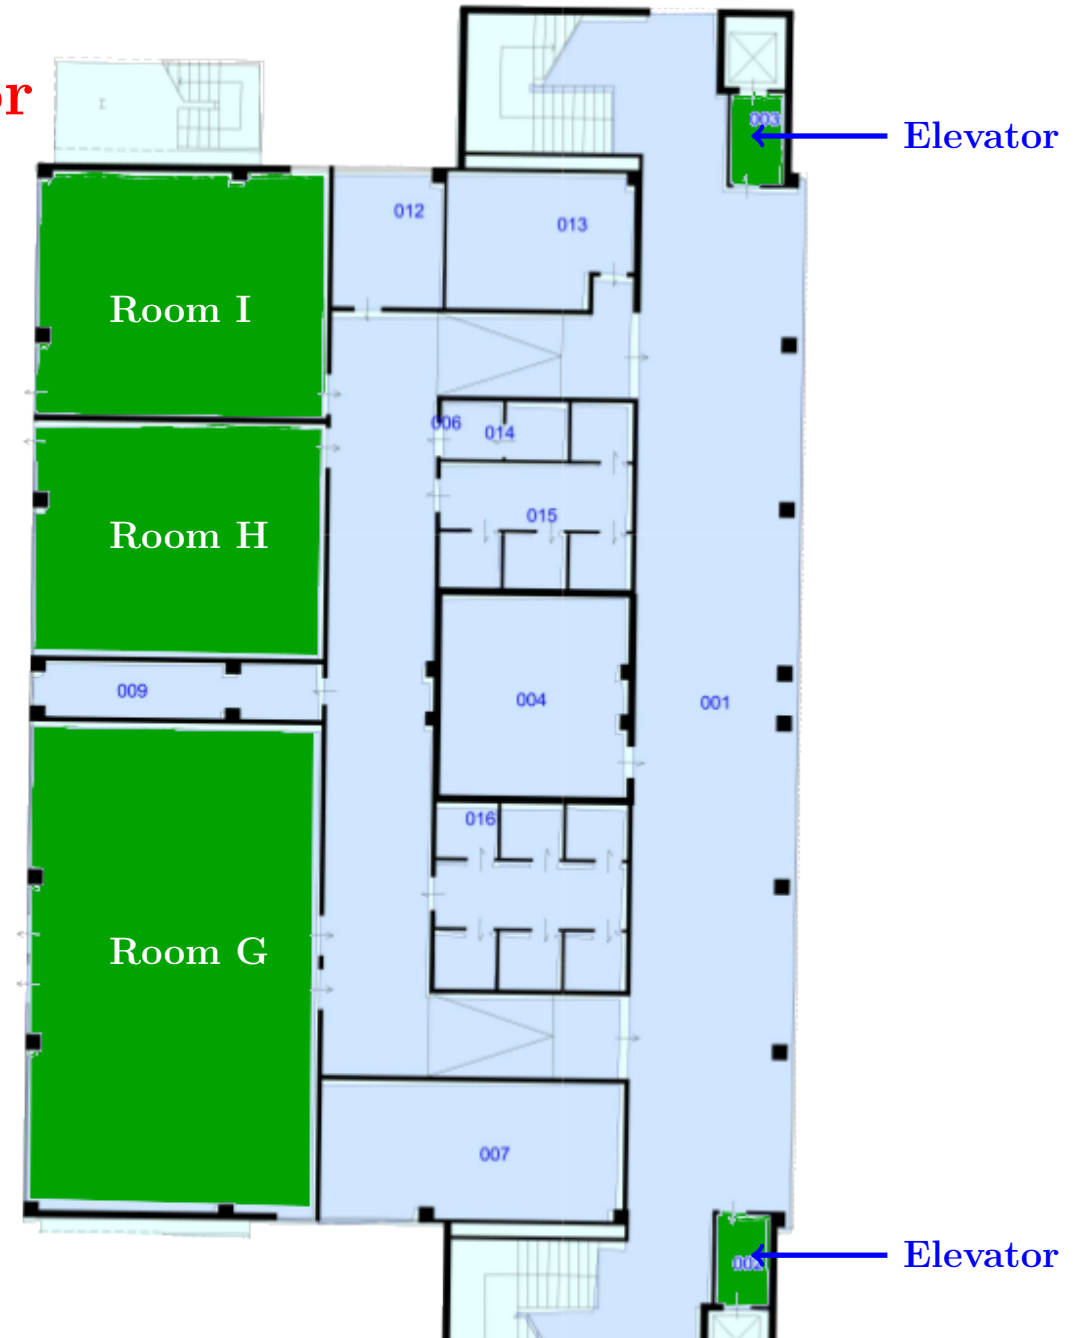

“Sala delle Colonne”
Coffee break.

Open gallery to ancient courtyard

Stairs

Corridors

Hyp2012 Venue

Building via Bassi: first floor

Room G

Contributed sessions, wireless network.

Room H

Contributed sessions.

Room I

Contributed sessions.

Hyp2012 Venue

Building via Bassi: second floor

Room A

Contributed sessions, wireless network.

Room B

Contributed sessions, wireless network.

Poster session

Monday 14:00 - 16:35,
Tuesday 14:00 - 16:35,
Thursday 14:00 - 16:15.

Hyp2012 Venue

Building via Bassi: third floor

Room C

Plenary of Friday, invited and contributed sessions.

Room D

Invited and contributed sessions.
Audio-video connections with Room C
for plenary and invited sessions of Friday.

Hyp2012 Venue

Building via Bassi: fourth floor

Room E
Contributed sessions.

Room F
Contributed sessions.