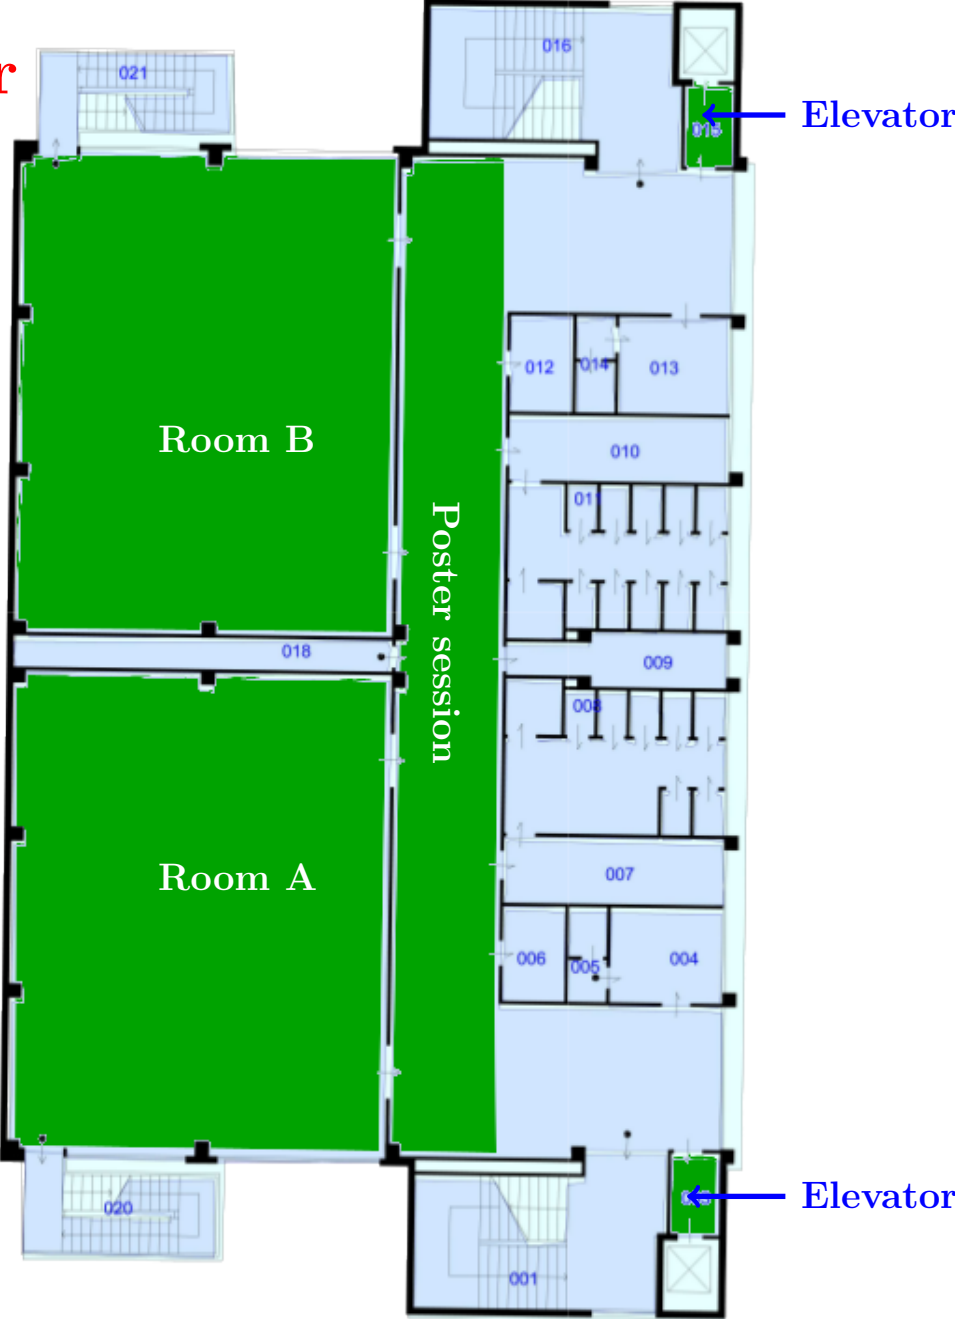

“Sala delle Colonne”
Coffee break.

Open gallery to ancient courtyard

Stairs

Corridors

Hyp2012 Venue

Building via Bassi: first floor

Room G

Contributed sessions, wireless network.

Room H

Contributed sessions.

Room I

Contributed sessions.

Hyp2012 Venue

Building via Bassi: second floor

Room A

Contributed sessions, wireless network.

Room B

Contributed sessions, wireless network.

Poster session

Monday 14:00 - 16:35,
Tuesday 14:00 - 16:35,
Thursday 14:00 - 16:15.

Hyp2012 Venue

Building via Bassi: third floor

Room C

Plenary of Friday, invited and contributed sessions.

Room D

Invited and contributed sessions.
Audio-video connections with Room C
for plenary and invited sessions of Friday.

Hyp2012 Venue

Building via Bassi: fourth floor

Room E
Contributed sessions.

Room F
Contributed sessions.